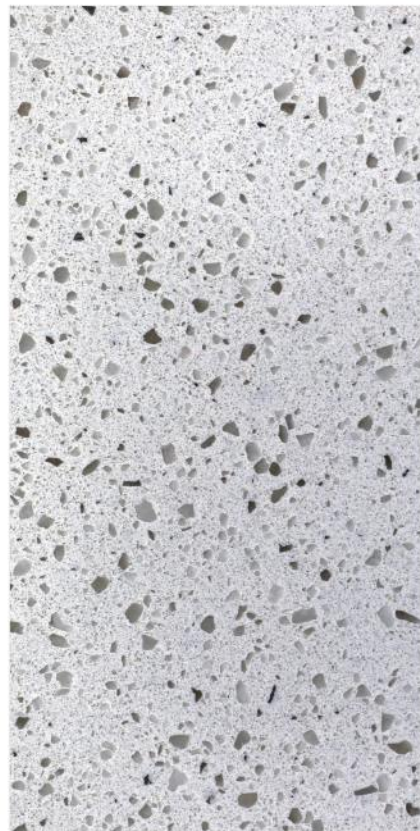

Pure Black

Pure White

800 x 3100 mm | Quartz Stone
700 x 3000 mm

Available
Thickness

30mm 20mm 18mm 15mm

PREMIUM
Series

Pepper Grey

Premium White

800 x 3100 mm
700 x 3000 mm | Quartz Stone

Available
Thickness

30mm 20mm 18mm 15mm

GRAIN
Series

Frost Ivory

Frost White

Ice White

Ivory Maple