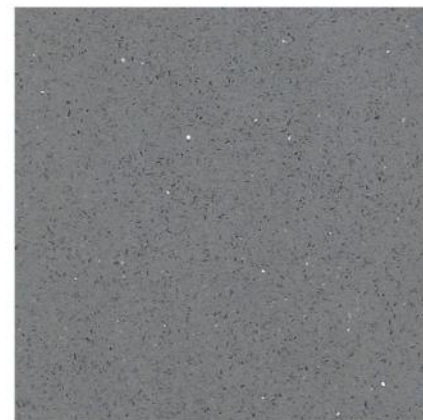

Crystal White

Crystal Light Grey