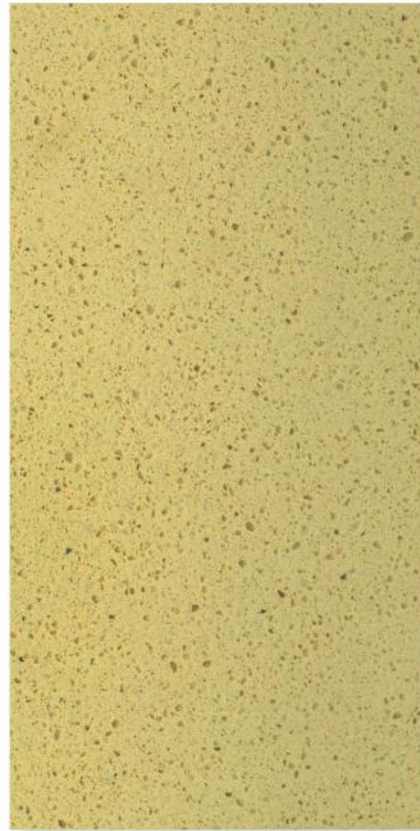

800 x 3100 mm
700 x 3000 mm | Quartz Stone

Available
Thickness

30mm 20mm 18mm 15mm

GRAIN
Series