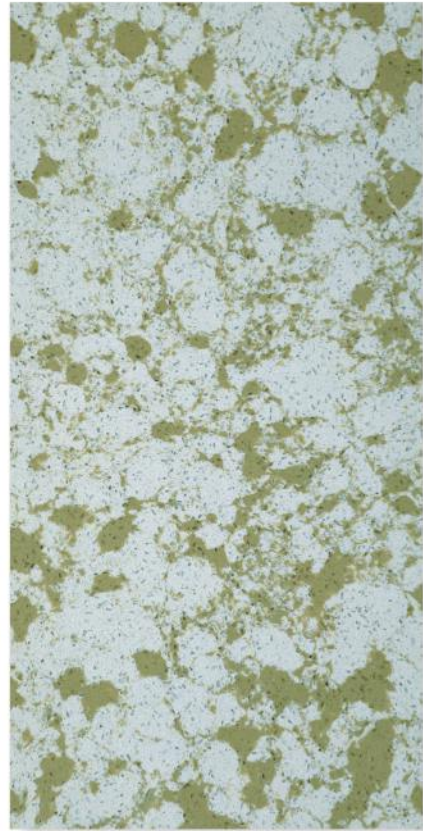

Black Carrara

Grey Carrara

New Everest Carrara

White Carrara

800 x 3100 mm
700 x 3000 mm | Quartz Stone

Available
Thickness

30mm 20mm

PLATINUM
Series

Angola Gold

Bellingham

Cloud White

Ivory Polaris

800 x 3100 mm | Quartz Stone
700 x 3000 mm

Available
Thickness

30mm 20mm 18mm 15mm

PLAIN
Series

Pure Black

Pure White

800 x 3100 mm | Quartz Stone
700 x 3000 mm

Available
Thickness

30mm 20mm 18mm 15mm

PREMIUM
Series

Pepper Grey

Premium White